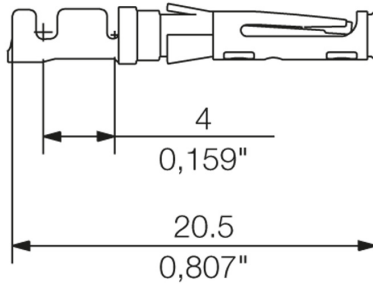

Data sheet

**OMNIMATE Signal - series RSV
CB1,6E14-12 SN I3,5**

Weidmüller Interface GmbH & Co. KG
Klingenbergstraße 16
D-32758 Detmold
Germany
Fon: +49 5231 14-0
Fax: +49 5231 14-292083
www.weidmueller.com

Drawings

Dimensioned drawing